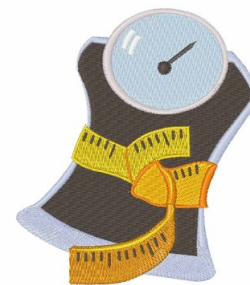

Name: Scales Machine Embroidery Design

SKU: WD02-JLA005128A

Brand: Windmill Designs

Unique Colors: 13 (11 color Stops)

Unique Colors

| | Color Name (Color Code) | Manufacturer - Type |
|--|--|-----------------------------|
| | Super White (1001) [No Color Selected] | madeira - rayon |
| | Dusty Lilac (1263) [No Color Selected] | madeira - rayon |
| | Crocus (286) | Exquisite - Polyester 1000m |