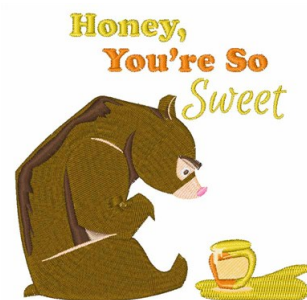

Name: So Sweet Machine Embroidery Design

SKU: WD02-JLA005120C

Brand: Windmill Designs

Unique Colors: 13 (17 color Stops)

Unique Colors

	Color Name (Color Code)	Manufacturer - Type
	Super White (1001) [No Color Selected]	madeira - rayon
	Dusty Lilac (1263) [No Color Selected]	madeira - rayon
	Crocus (286)	Exquisite - Polyester 1000m