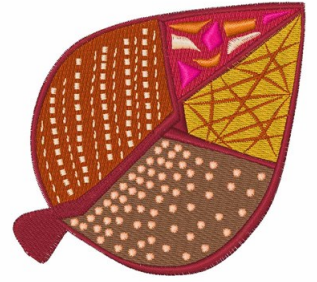

Name: Fall Leaf

SKU: WD02-JLA005110B

Brand: Windmill Designs

Unique Colors: 13 (10 color Stops)

Unique Colors

	Color Name (Color Code)	Manufacturer - Type
	Super White (1001) [No Color Selected]	madeira - rayon
	Dusty Lilac (1263) [No Color Selected]	madeira - rayon
	Crocus (286)	Exquisite - Polyester 1000m

Complete Color Sequence

#		Color Name (Color Code)	Manufacturer - Type
1		Super White (1001) [No Color Selected]	madeira - rayon
2		Super White (1001) [No Color Selected]	madeira - rayon
3		Crocus (286)	Exquisite - Polyester 1000m