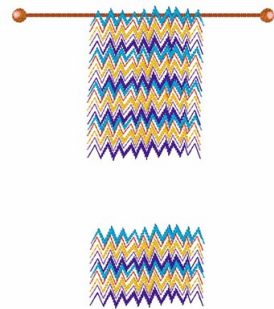

**Name:** Crochet Machine Embroidery Design

**SKU:** WD02-JLA005107A

**Brand:** Windmill Designs

**Unique Colors:** 13 (8 color Stops)

## Unique Colors

	<b>Color Name (Color Code)</b>	<b>Manufacturer - Type</b>
	Super White (1001) [No Color Selected]	madeira - rayon
	Dusty Lilac (1263) [No Color Selected]	madeira - rayon
	Crocus (286)	Exquisite - Polyester 1000m

# Complete Color Sequence

#		Color Name (Color Code)	Manufacturer - Type
1		Super White (1001) [No Color Selected]	madeira - rayon
2		Super White (1001) [No Color Selected]	madeira - rayon
3		Crocus (286)	Exquisite - Polyester 1000m