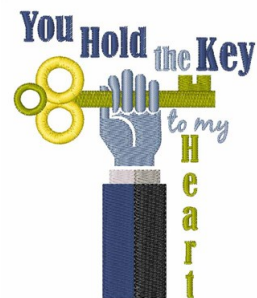

Name: Hold The Key Machine Embroidery Design

SKU: WD02-JLA005106D

Brand: Windmill Designs

Unique Colors: 13 (12 color Stops)

Unique Colors

	Color Name (Color Code)	Manufacturer - Type
	Super White (1001) [No Color Selected]	madeira - rayon
	Dusty Lilac (1263) [No Color Selected]	madeira - rayon
	Crocus (286)	Exquisite - Polyester 1000m