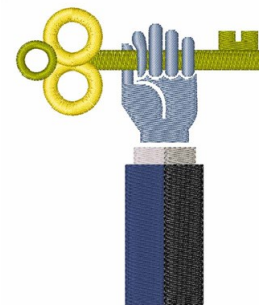

Name: Holding The Key Machine Embroidery Design

SKU: WD02-JLA005106A

Brand: Windmill Designs

Unique Colors: 13 (9 color Stops)

Unique Colors

	Color Name (Color Code)	Manufacturer - Type
	Super White (1001) [No Color Selected]	madeira - rayon
	Dusty Lilac (1263) [No Color Selected]	madeira - rayon
	Crocus (286)	Exquisite - Polyester 1000m

Complete Color Sequence

#		Color Name (Color Code)	Manufacturer - Type
1		Super White (1001) [No Color Selected]	madeira - rayon
2		Super White (1001) [No Color Selected]	madeira - rayon
3		Crocus (286)	Exquisite - Polyester 1000m