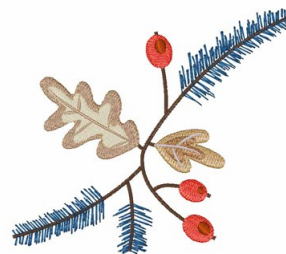

**Name:** Holiday Plants

**SKU:** WD02-JLA005100A

**Brand:** Windmill Designs

**Unique Colors:** 13 (10 color Stops)

## Unique Colors

	<b>Color Name (Color Code)</b>	<b>Manufacturer - Type</b>
	Super White (1001) [No Color Selected]	madeira - rayon
	Dusty Lilac (1263) [No Color Selected]	madeira - rayon
	Crocus (286)	Exquisite - Polyester 1000m

# Complete Color Sequence

#		Color Name (Color Code)	Manufacturer - Type
1		Super White (1001) [No Color Selected]	madeira - rayon
2		Super White (1001) [No Color Selected]	madeira - rayon
3		Crocus (286)	Exquisite - Polyester 1000m