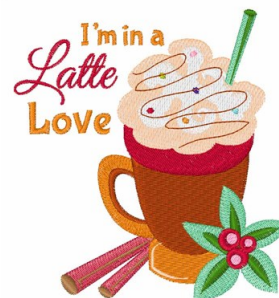

Name: Latte Love Machine Embroidery Design

SKU: WD02-JLA005099B

Brand: Windmill Designs

Unique Colors: 13 (18 color Stops)

Unique Colors

| | Color Name (Color Code) | Manufacturer - Type |
|--|--|-----------------------------|
|  | Super White (1001) [No Color Selected] | madeira - rayon |
|  | Dusty Lilac (1263) [No Color Selected] | madeira - rayon |
|  | Crocus (286) | Exquisite - Polyester 1000m |