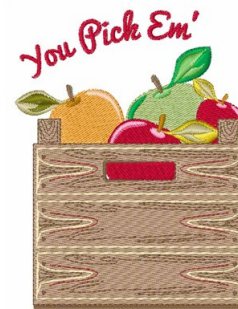

Name: You Pick Em Machine Embroidery Design

SKU: WD02-JLA005097D

Brand: Windmill Designs

Unique Colors: 13 (17 color Stops)

Unique Colors

	Color Name (Color Code)	Manufacturer - Type
	Super White (1001) [No Color Selected]	madeira - rayon
	Dusty Lilac (1263) [No Color Selected]	madeira - rayon
	Crocus (286)	Exquisite - Polyester 1000m