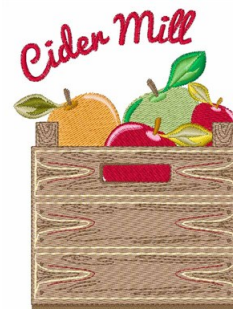

Name: Cider Mill Machine Embroidery Design

SKU: WD02-JLA005097C

Brand: Windmill Designs

Unique Colors: 13 (17 color Stops)

Unique Colors

	Color Name (Color Code)	Manufacturer - Type
	Super White (1001) [No Color Selected]	madeira - rayon
	Dusty Lilac (1263) [No Color Selected]	madeira - rayon
	Crocus (286)	Exquisite - Polyester 1000m