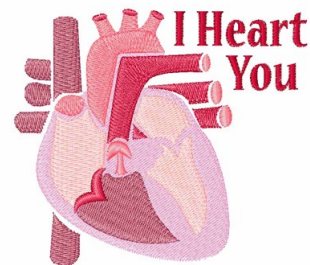

Name: I Heart You Machine Embroidery Design

SKU: WD02-JLA005095D

Brand: Windmill Designs

Unique Colors: 13 (6 color Stops)

Unique Colors

	Color Name (Color Code)	Manufacturer - Type
	Super White (1001) [No Color Selected]	madeira - rayon
	Dusty Lilac (1263) [No Color Selected]	madeira - rayon
	Crocus (286)	Exquisite - Polyester 1000m