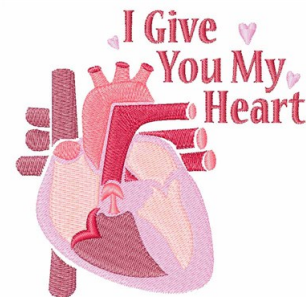

**Name:** Give My Heart Machine Embroidery Design

**SKU:** WD02-JLA005095C

**Brand:** Windmill Designs

**Unique Colors:** 13 (7 color Stops)