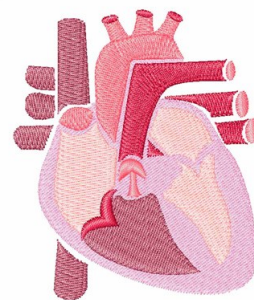

Name: Human Heart Machine Embroidery Design

SKU: WD02-JLA005095B

Brand: Windmill Designs

Unique Colors: 13 (5 color Stops)

Unique Colors

	Color Name (Color Code)	Manufacturer - Type
	Super White (1001) [No Color Selected]	madeira - rayon
	Dusty Lilac (1263) [No Color Selected]	madeira - rayon
	Crocus (286)	Exquisite - Polyester 1000m

Complete Color Sequence

#		Color Name (Color Code)	Manufacturer - Type
1		Super White (1001) [No Color Selected]	madeira - rayon
2		Super White (1001) [No Color Selected]	madeira - rayon
3		Crocus (286)	Exquisite - Polyester 1000m