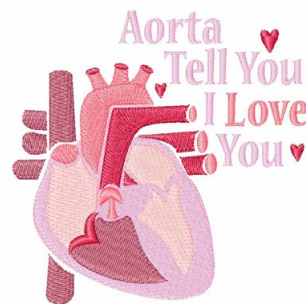

Name: I Love You

SKU: WD02-JLA005095A

Brand: Windmill Designs

Unique Colors: 13 (8 color Stops)

Unique Colors

	Color Name (Color Code)	Manufacturer - Type
	Super White (1001) [No Color Selected]	madeira - rayon
	Dusty Lilac (1263) [No Color Selected]	madeira - rayon
	Crocus (286)	Exquisite - Polyester 1000m