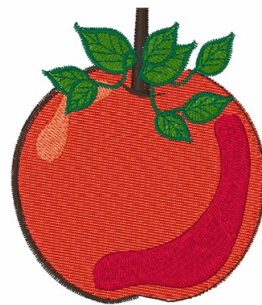

Name: Apple Machine Embroidery Design

SKU: WD02-JLA005086B

Brand: Windmill Designs

Unique Colors: 13 (6 color Stops)

Unique Colors

	Color Name (Color Code)	Manufacturer - Type
	Super White (1001) [No Color Selected]	madeira - rayon
	Dusty Lilac (1263) [No Color Selected]	madeira - rayon
	Crocus (286)	Exquisite - Polyester 1000m

Complete Color Sequence

#		Color Name (Color Code)	Manufacturer - Type
1		Super White (1001) [No Color Selected]	madeira - rayon
2		Super White (1001) [No Color Selected]	madeira - rayon
3		Crocus (286)	Exquisite - Polyester 1000m