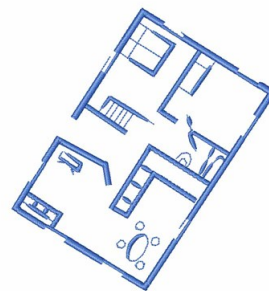

Name: Floor Plan Machine Embroidery Design

SKU: WD02-JLA005072A

Brand: Windmill Designs

Unique Colors: 13 (1 color Stops)

Unique Colors

	Color Name (Color Code)	Manufacturer - Type
	Super White (1001) [No Color Selected]	madeira - rayon
	Dusty Lilac (1263) [No Color Selected]	madeira - rayon
	Crocus (286)	Exquisite - Polyester 1000m