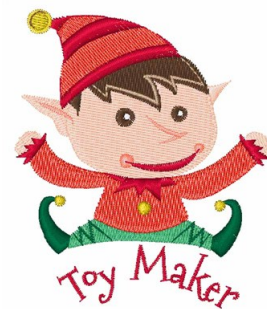

**Name:** Toy Maker Machine Embroidery Design

**SKU:** WD02-JLA005069D

**Brand:** Windmill Designs

**Unique Colors:** 13 (12 color Stops)