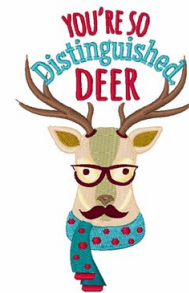

Name: Distinguished Deer Machine Embroidery Design

SKU: WD02-JLA005061D

Brand: Windmill Designs

Unique Colors: 13 (12 color Stops)

Unique Colors

	Color Name (Color Code)	Manufacturer - Type
	Super White (1001) [No Color Selected]	madeira - rayon
	Dusty Lilac (1263) [No Color Selected]	madeira - rayon
	Crocus (286)	Exquisite - Polyester 1000m