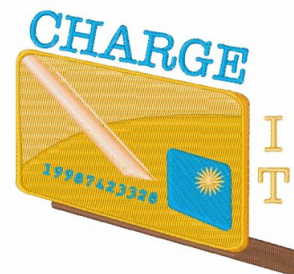

**Name:** Charge It Machine Embroidery Design

**SKU:** WD02-JLA005055B

**Brand:** Windmill Designs

**Unique Colors:** 13 (10 color Stops)