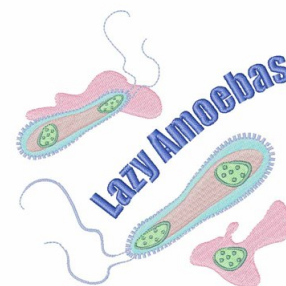

**Name:** Lazy Amoebas Machine Embroidery Design

**SKU:** WD02-JLA005053C

**Brand:** Windmill Designs

**Unique Colors:** 13 (7 color Stops)