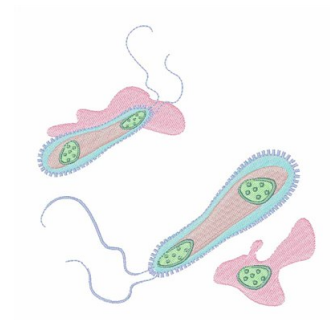

**Name:** Microscopic Cells Machine Embroidery Design

**SKU:** WD02-JLA005053B

**Brand:** Windmill Designs

**Unique Colors:** 13 (6 color Stops)

## Unique Colors

	<b>Color Name (Color Code)</b>	<b>Manufacturer - Type</b>
	Super White (1001) [No Color Selected]	madeira - rayon
	Dusty Lilac (1263) [No Color Selected]	madeira - rayon
	Crocus (286)	Exquisite - Polyester 1000m

# Complete Color Sequence

#		Color Name (Color Code)	Manufacturer - Type
1		Super White (1001) [No Color Selected]	madeira - rayon
2		Super White (1001) [No Color Selected]	madeira - rayon
3		Crocus (286)	Exquisite - Polyester 1000m