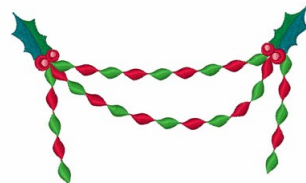

Name: Holiday Garland

SKU: WD02-JLA005052A

Brand: Windmill Designs

Unique Colors: 13 (6 color Stops)

Unique Colors

	Color Name (Color Code)	Manufacturer - Type
	Super White (1001) [No Color Selected]	madeira - rayon
	Dusty Lilac (1263) [No Color Selected]	madeira - rayon
	Crocus (286)	Exquisite - Polyester 1000m

Complete Color Sequence

#		Color Name (Color Code)	Manufacturer - Type
1		Super White (1001) [No Color Selected]	madeira - rayon
2		Super White (1001) [No Color Selected]	madeira - rayon
3		Crocus (286)	Exquisite - Polyester 1000m