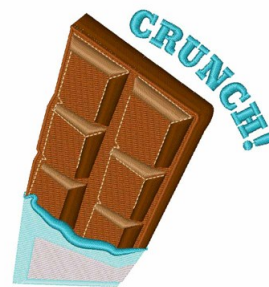

Name: Crunch Machine Embroidery Design

SKU: WD02-JLA005049C

Brand: Windmill Designs

Unique Colors: 13 (8 color Stops)

Unique Colors

	Color Name (Color Code)	Manufacturer - Type
	Super White (1001) [No Color Selected]	madeira - rayon
	Dusty Lilac (1263) [No Color Selected]	madeira - rayon
	Crocus (286)	Exquisite - Polyester 1000m