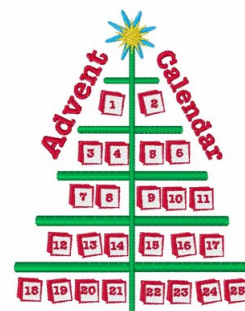

Name: Advent Calendar Machine Embroidery Design

SKU: WD02-JLA005042B

Brand: Windmill Designs

Unique Colors: 13 (10 color Stops)

Unique Colors

	Color Name (Color Code)	Manufacturer - Type
	Super White (1001) [No Color Selected]	madeira - rayon
	Dusty Lilac (1263) [No Color Selected]	madeira - rayon
	Crocus (286)	Exquisite - Polyester 1000m