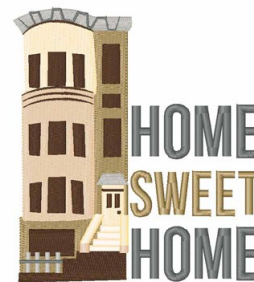

Name: Home Sweet Home Machine Embroidery Design

SKU: WD02-JLA005038D

Brand: Windmill Designs

Unique Colors: 13 (13 color Stops)

Unique Colors

	Color Name (Color Code)	Manufacturer - Type
	Super White (1001) [No Color Selected]	madeira - rayon
	Dusty Lilac (1263) [No Color Selected]	madeira - rayon
	Crocus (286)	Exquisite - Polyester 1000m