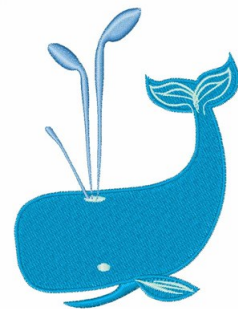

**Name:** Whale Machine Embroidery Design

**SKU:** WD02-JLA005022B

**Brand:** Windmill Designs

**Unique Colors:** 13 (3 color Stops)