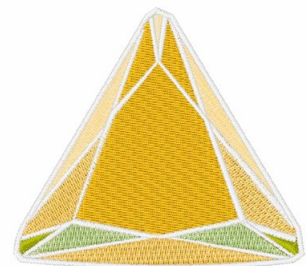

**Name:** Topaz Jewel

**SKU:** WD02-JLA005014A

**Brand:** Windmill Designs

**Unique Colors:** 13 (6 color Stops)

## Unique Colors

|  | <b>Color Name (Color Code)</b>         | <b>Manufacturer - Type</b>  |
|--|--|-----------------------------|
|  | Super White (1001) [No Color Selected] | madeira - rayon             |
|  | Dusty Lilac (1263) [No Color Selected] | madeira - rayon             |
|  | Crocus (286)                           | Exquisite - Polyester 1000m |

# Complete Color Sequence

| # |   | Color Name (Color Code)                | Manufacturer - Type            |
|---|---|--|--------------------------------|
| 1 |  | Super White (1001) [No Color Selected] | madeira - rayon                |
| 2 |  | Super White (1001) [No Color Selected] | madeira - rayon                |
| 3 |  | Crocus (286)                           | Exquisite - Polyester<br>1000m |