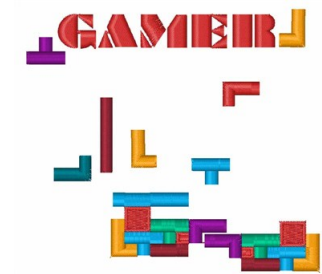

Name: Gamer Machine Embroidery Design

SKU: WD02-JLA005010B

Brand: Windmill Designs

Unique Colors: 13 (8 color Stops)

Unique Colors

	Color Name (Color Code)	Manufacturer - Type
	Super White (1001) [No Color Selected]	madeira - rayon
	Dusty Lilac (1263) [No Color Selected]	madeira - rayon
	Crocus (286)	Exquisite - Polyester 1000m

Complete Color Sequence

#		Color Name (Color Code)	Manufacturer - Type
1		Super White (1001) [No Color Selected]	madeira - rayon
2		Super White (1001) [No Color Selected]	madeira - rayon
3		Crocus (286)	Exquisite - Polyester 1000m