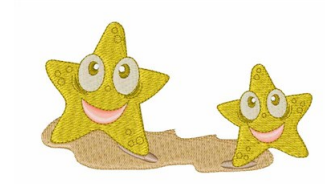

Name: Starfish

SKU: WD02-JLA005006A

Brand: Windmill Designs

Unique Colors: 13 (7 color Stops)

Unique Colors

	Color Name (Color Code)	Manufacturer - Type
	Super White (1001) [No Color Selected]	madeira - rayon
	Dusty Lilac (1263) [No Color Selected]	madeira - rayon
	Crocus (286)	Exquisite - Polyester 1000m

Complete Color Sequence

#		Color Name (Color Code)	Manufacturer - Type
1		Super White (1001) [No Color Selected]	madeira - rayon
2		Super White (1001) [No Color Selected]	madeira - rayon
3		Crocus (286)	Exquisite - Polyester 1000m