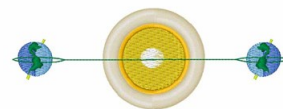

Name: Earth & Sun

SKU: WD02-JLA005003A

Brand: Windmill Designs

Unique Colors: 13 (8 color Stops)

Unique Colors

	Color Name (Color Code)	Manufacturer - Type
	Super White (1001) [No Color Selected]	madeira - rayon
	Dusty Lilac (1263) [No Color Selected]	madeira - rayon
	Crocus (286)	Exquisite - Polyester 1000m

Complete Color Sequence

#		Color Name (Color Code)	Manufacturer - Type
1		Super White (1001) [No Color Selected]	madeira - rayon
2		Super White (1001) [No Color Selected]	madeira - rayon
3		Crocus (286)	Exquisite - Polyester 1000m