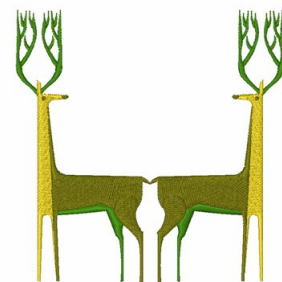

Name: Deer Machine Embroidery Design

SKU: WD02-JLA004994A

Brand: Windmill Designs

Unique Colors: 13 (6 color Stops)

Unique Colors

| | Color Name (Color Code) | Manufacturer - Type |
|--|--|-----------------------------|
|  | Super White (1001) [No Color Selected] | madeira - rayon |
|  | Dusty Lilac (1263) [No Color Selected] | madeira - rayon |
|  | Crocus (286) | Exquisite - Polyester 1000m |

Complete Color Sequence

| # | | Color Name (Color Code) | Manufacturer - Type |
|---|--|--|--------------------------------|
| 1 | | Super White (1001) [No Color Selected] | madeira - rayon |
| 2 | | Super White (1001) [No Color Selected] | madeira - rayon |
| 3 | | Crocus (286) | Exquisite - Polyester 1000m |