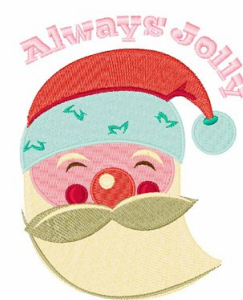

Name: Always Jolly Machine Embroidery Design

SKU: WD02-JLA004987A

Brand: Windmill Designs

Unique Colors: 13 (10 color Stops)

Unique Colors

	Color Name (Color Code)	Manufacturer - Type
	Super White (1001) [No Color Selected]	madeira - rayon
	Dusty Lilac (1263) [No Color Selected]	madeira - rayon
	Crocus (286)	Exquisite - Polyester 1000m