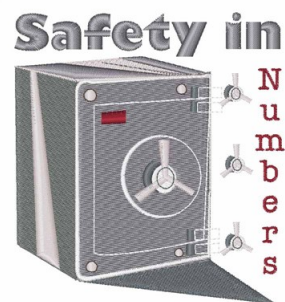

Name: Safety In Numbers Machine Embroidery Design

SKU: WD02-JLA004986B

Brand: Windmill Designs

Unique Colors: 13 (14 color Stops)

Unique Colors

	Color Name (Color Code)	Manufacturer - Type
	Super White (1001) [No Color Selected]	madeira - rayon
	Dusty Lilac (1263) [No Color Selected]	madeira - rayon
	Crocus (286)	Exquisite - Polyester 1000m