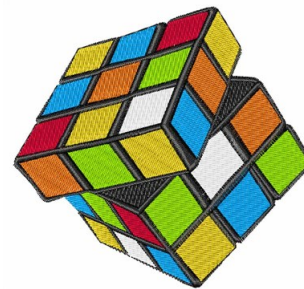

**Name:** Rubiks Cube Machine Embroidery Design

**SKU:** WD02-JLA004985A

**Brand:** Windmill Designs

**Unique Colors:** 13 (7 color Stops)

## Unique Colors

	<b>Color Name (Color Code)</b>	<b>Manufacturer - Type</b>
	Super White (1001) [No Color Selected]	madeira - rayon
	Dusty Lilac (1263) [No Color Selected]	madeira - rayon
	Crocus (286)	Exquisite - Polyester 1000m

# Complete Color Sequence

#		Color Name (Color Code)	Manufacturer - Type
1		Super White (1001) [No Color Selected]	madeira - rayon
2		Super White (1001) [No Color Selected]	madeira - rayon
3		Crocus (286)	Exquisite - Polyester 1000m