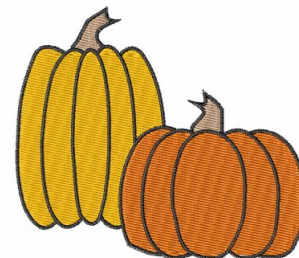

Name: Pumpkins

SKU: WD02-JLA004976A

Brand: Windmill Designs

Unique Colors: 13 (4 color Stops)

Unique Colors

	Color Name (Color Code)	Manufacturer - Type
	Super White (1001) [No Color Selected]	madeira - rayon
	Dusty Lilac (1263) [No Color Selected]	madeira - rayon
	Crocus (286)	Exquisite - Polyester 1000m

Complete Color Sequence

#		Color Name (Color Code)	Manufacturer - Type
1		Super White (1001) [No Color Selected]	madeira - rayon
2		Super White (1001) [No Color Selected]	madeira - rayon
3		Crocus (286)	Exquisite - Polyester 1000m