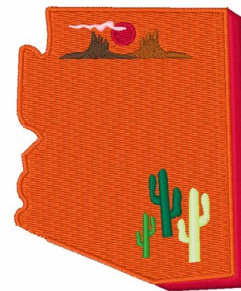

**Name:** Arizona Machine Embroidery Design

**SKU:** WD02-JLA004946B

**Brand:** Windmill Designs

**Unique Colors:** 13 (9 color Stops)

## Unique Colors

	<b>Color Name (Color Code)</b>	<b>Manufacturer - Type</b>
	Super White (1001) [No Color Selected]	madeira - rayon
	Dusty Lilac (1263) [No Color Selected]	madeira - rayon
	Crocus (286)	Exquisite - Polyester 1000m

# Complete Color Sequence

#		Color Name (Color Code)	Manufacturer - Type
1		Super White (1001) [No Color Selected]	madeira - rayon
2		Super White (1001) [No Color Selected]	madeira - rayon
3		Crocus (286)	Exquisite - Polyester 1000m