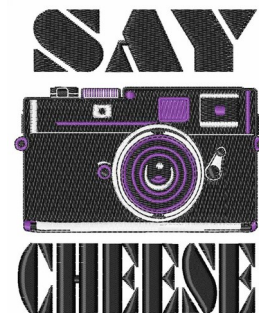

**Name:** Say Cheese Machine Embroidery Design

**SKU:** WD02-JLA00480D

**Brand:** Windmill Designs

**Unique Colors:** 13 (4 color Stops)

## Unique Colors

	<b>Color Name (Color Code)</b>	<b>Manufacturer - Type</b>
	Super White (1001) [No Color Selected]	madeira - rayon
	Dusty Lilac (1263) [No Color Selected]	madeira - rayon
	Crocus (286)	Exquisite - Polyester 1000m