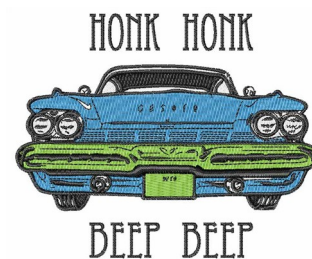

**Name:** Honk Beep Machine Embroidery Design

**SKU:** WD02-JLA00476C

**Brand:** Windmill Designs

**Unique Colors:** 13 (4 color Stops)