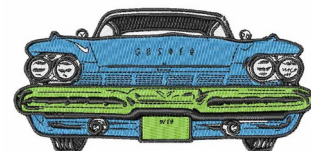

Name: American Classic Machine Embroidery Design

SKU: WD02-JLA00476A

Brand: Windmill Designs

Unique Colors: 13 (4 color Stops)

Unique Colors

	Color Name (Color Code)	Manufacturer - Type
	Super White (1001) [No Color Selected]	madeira - rayon
	Dusty Lilac (1263) [No Color Selected]	madeira - rayon
	Crocus (286)	Exquisite - Polyester 1000m

Complete Color Sequence

#		Color Name (Color Code)	Manufacturer - Type
1		Super White (1001) [No Color Selected]	madeira - rayon
2		Super White (1001) [No Color Selected]	madeira - rayon
3		Crocus (286)	Exquisite - Polyester 1000m