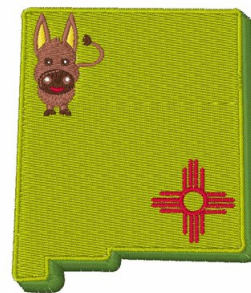

**Name:** New Mexico Machine Embroidery Design

**SKU:** WD02-JLA004760A

**Brand:** Windmill Designs

**Unique Colors:** 13 (9 color Stops)

## Unique Colors

	<b>Color Name (Color Code)</b>	<b>Manufacturer - Type</b>
	Super White (1001) [No Color Selected]	madeira - rayon
	Dusty Lilac (1263) [No Color Selected]	madeira - rayon
	Crocus (286)	Exquisite - Polyester 1000m

# Complete Color Sequence

#		Color Name (Color Code)	Manufacturer - Type
1		Super White (1001) [No Color Selected]	madeira - rayon
2		Super White (1001) [No Color Selected]	madeira - rayon
3		Crocus (286)	Exquisite - Polyester 1000m