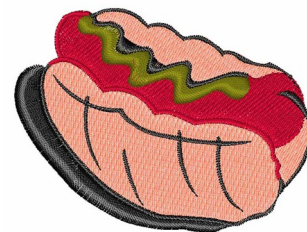

**Name:** Abstract Hot Dog

**SKU:** WD02-JLA00474A

**Brand:** Windmill Designs

**Unique Colors:** 13 (4 color Stops)

## Unique Colors

	<b>Color Name (Color Code)</b>	<b>Manufacturer - Type</b>
	Super White (1001) [No Color Selected]	madeira - rayon
	Dusty Lilac (1263) [No Color Selected]	madeira - rayon
	Crocus (286)	Exquisite - Polyester 1000m

# Complete Color Sequence

#		Color Name (Color Code)	Manufacturer - Type
1		Super White (1001) [No Color Selected]	madeira - rayon
2		Super White (1001) [No Color Selected]	madeira - rayon
3		Crocus (286)	Exquisite - Polyester 1000m