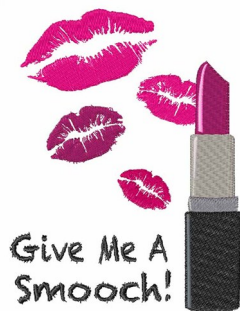

Name: Smooch Machine Embroidery Design

SKU: WD02-JLA00469C

Brand: Windmill Designs

Unique Colors: 13 (10 color Stops)

Unique Colors

	Color Name (Color Code)	Manufacturer - Type
	Super White (1001) [No Color Selected]	madeira - rayon
	Dusty Lilac (1263) [No Color Selected]	madeira - rayon
	Crocus (286)	Exquisite - Polyester 1000m