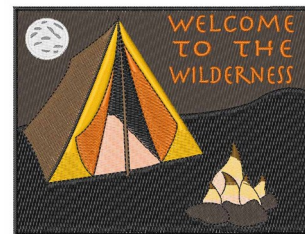

Name: Wilderness Welcome

SKU: WD02-JLA00467D

Brand: Windmill Designs

Unique Colors: 13 (14 color Stops)

Unique Colors

	Color Name (Color Code)	Manufacturer - Type
	Super White (1001) [No Color Selected]	madeira - rayon
	Dusty Lilac (1263) [No Color Selected]	madeira - rayon
	Crocus (286)	Exquisite - Polyester 1000m

Complete Color Sequence

#		Color Name (Color Code)	Manufacturer - Type
1		Super White (1001) [No Color Selected]	madeira - rayon
2		Super White (1001) [No Color Selected]	madeira - rayon
3		Crocus (286)	Exquisite - Polyester 1000m