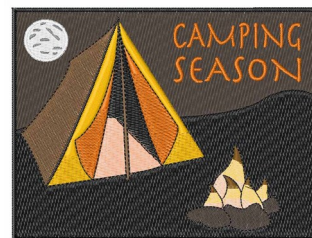

**Name:** Camping Season Machine Embroidery Design

**SKU:** WD02-JLA00467B

**Brand:** Windmill Designs

**Unique Colors:** 13 (14 color Stops)