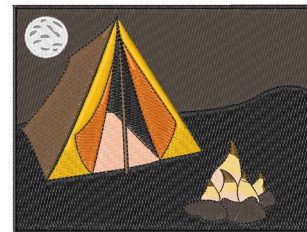

Name: Tent Camping

SKU: WD02-JLA00467A

Brand: Windmill Designs

Unique Colors: 13 (13 color Stops)

Unique Colors

	Color Name (Color Code)	Manufacturer - Type
	Super White (1001) [No Color Selected]	madeira - rayon
	Dusty Lilac (1263) [No Color Selected]	madeira - rayon
	Crocus (286)	Exquisite - Polyester 1000m

Complete Color Sequence

#		Color Name (Color Code)	Manufacturer - Type
1		Super White (1001) [No Color Selected]	madeira - rayon
2		Super White (1001) [No Color Selected]	madeira - rayon
3		Crocus (286)	Exquisite - Polyester 1000m