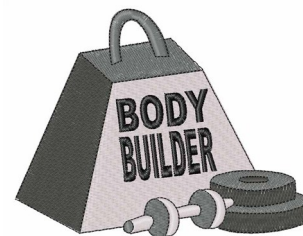

Name: Body Builder Machine Embroidery Design

SKU: WD02-JLA00464D

Brand: Windmill Designs

Unique Colors: 13 (8 color Stops)

Unique Colors

	Color Name (Color Code)	Manufacturer - Type
	Super White (1001) [No Color Selected]	madeira - rayon
	Dusty Lilac (1263) [No Color Selected]	madeira - rayon
	Crocus (286)	Exquisite - Polyester 1000m