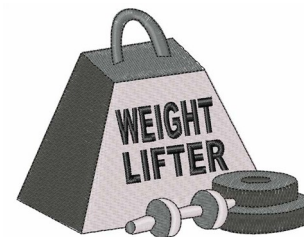

Name: Weight Lifter Machine Embroidery Design

SKU: WD02-JLA00464B

Brand: Windmill Designs

Unique Colors: 13 (8 color Stops)

Unique Colors

	Color Name (Color Code)	Manufacturer - Type
	Super White (1001) [No Color Selected]	madeira - rayon
	Dusty Lilac (1263) [No Color Selected]	madeira - rayon
	Crocus (286)	Exquisite - Polyester 1000m