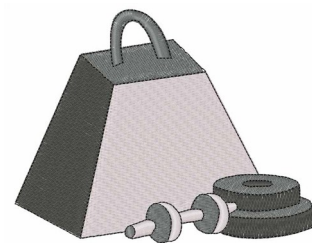

Name: Work Out Weights Machine Embroidery Design

SKU: WD02-JLA00464A

Brand: Windmill Designs

Unique Colors: 13 (8 color Stops)

Unique Colors

	Color Name (Color Code)	Manufacturer - Type
	Super White (1001) [No Color Selected]	madeira - rayon
	Dusty Lilac (1263) [No Color Selected]	madeira - rayon
	Crocus (286)	Exquisite - Polyester 1000m