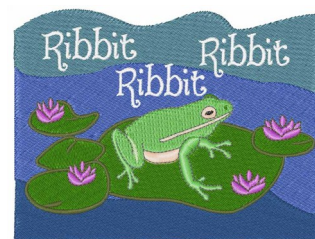

Name: Ribbit Frog

SKU: WD02-JLA00462B

Brand: Windmill Designs

Unique Colors: 13 (14 color Stops)

Unique Colors

	Color Name (Color Code)	Manufacturer - Type
	Super White (1001) [No Color Selected]	madeira - rayon
	Dusty Lilac (1263) [No Color Selected]	madeira - rayon
	Crocus (286)	Exquisite - Polyester 1000m

Complete Color Sequence

#		Color Name (Color Code)	Manufacturer - Type
1		Super White (1001) [No Color Selected]	madeira - rayon
2		Super White (1001) [No Color Selected]	madeira - rayon
3		Crocus (286)	Exquisite - Polyester 1000m