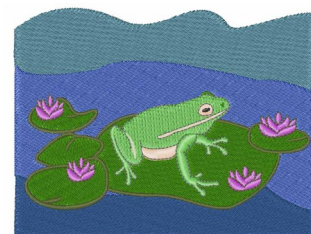

Name: Lily Pad Frog

SKU: WD02-JLA00462A

Brand: Windmill Designs

Unique Colors: 13 (13 color Stops)

Unique Colors

	Color Name (Color Code)	Manufacturer - Type
	Super White (1001) [No Color Selected]	madeira - rayon
	Dusty Lilac (1263) [No Color Selected]	madeira - rayon
	Crocus (286)	Exquisite - Polyester 1000m

Complete Color Sequence

#		Color Name (Color Code)	Manufacturer - Type
1		Super White (1001) [No Color Selected]	madeira - rayon
2		Super White (1001) [No Color Selected]	madeira - rayon
3		Crocus (286)	Exquisite - Polyester 1000m